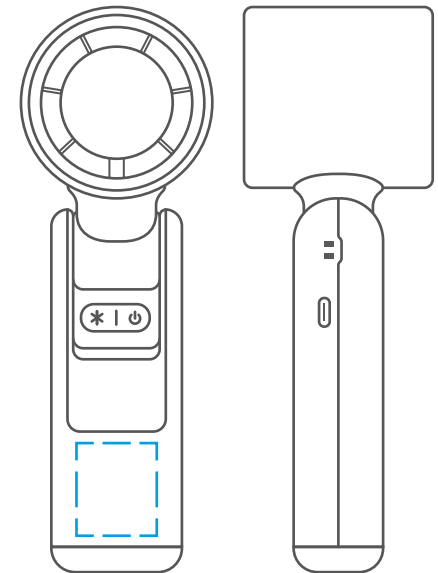

Handheld Cooling Fan with Turbo Ice Cooler

This compact yet powerful mini fan delivers impressive airflow with speeds up to 11,000 RPM, perfect for keeping cool at home, in the office, or on the move. With 5 adjustable wind speeds and an advanced ice ceramic cooling plate, it offers instant, refreshing relief in hot conditions. The fan features a 4000mAh rechargeable battery, built-in LED display for wind speed and battery level, and a multifunctional design that allows it to be worn, held, rotated, or placed on a desk. Sleek and versatile, it makes an ideal gift for summer comfort anywhere.

Size and Weight

Length: 183mm
Width: 60mm
Height: 60mm
Weight: 241g

Technical Specification

4000mAh Battery
1.5 Hour Charging Time
2-6 Hours of Fan Time
Type-C Charging

Colour Options

Print Area

Branding Area
Spot Colour, Full Colour

Front Print Area:
30 x 26mm

5 Adjustable Speeds & Fast Cooling

Click the power button to turn on the first speed. Each click after this will increase fan speed. For superconducting ceramic fast cooling, press and hold the star button for 3 seconds.