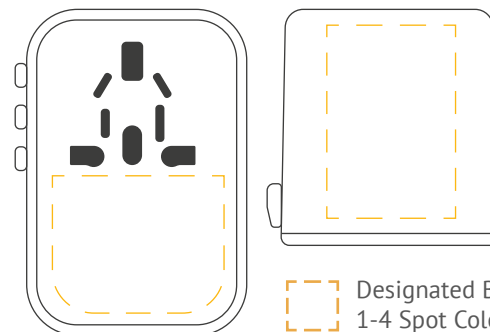

Worldwide Travel Adapter

Compatibility Examples

Europe	U.S	U.K	Australia
France	Canada	Maldives	Argentina
Portugal	Japan	Malaysia	New Zealand
Denmark	Mexico	UAE	Fiji

Travel the world without the stress of trying to find the right travel adapter! The Worldwide Travel Adapter has 4 different plug conversions, compatible with US, Australian, European and UK plug standards. The adapter has two built-in high quality fuses, protecting any surge of electricity or short circuiting that could damage your devices or cause excessive heat. The product comes with one back-up fuse. The Worldwide Travel Adapter can power all of your devices at once, with 3 USB-A ports, a Type-C charging port and a PD20 Fast Charging Type-C port. With branding to the front and top of the adapter, the Worldwide Travel Adapter makes for a great premium promotional product.

Features

- ✓ Travel worldwide with 4 different plug conversions
- ✓ Compatible with U.S, Australian, European & UK plug standards
- ✓ Two built-in high quality Fuses- one for use & one back-up
- ✓ 3x USB-A ports, 1x Type-C charging, 1x Type-C PD20 Fast Charging
- ✓ Lead Time: 2-3 Weeks
- ✓ MOQ: 30 units

Technical Specification

- USB-A: 5V / 2.4A , MAX 3.1A
- Type-C: 5V / 3A Max
- PD20 Type-C: 5V / 3A, 9V / 2.22A, 12V / 1.67A
- Total Output: 5V / 35.5W
- Power rating e.g: 880W at 110V 1840W at 230V
- Does not convert voltage

Printing Area and Branding Options

Designated Branding Area
1-4 Spot Colour, Full Colour

Product Size and Weight

Length: 76mm
Width: 55mm
Height: 53mm
Weight: 167g

Print Dimensions:
Print Area Front: 40 x 32mm
Print Area Top: 45 x 30mm