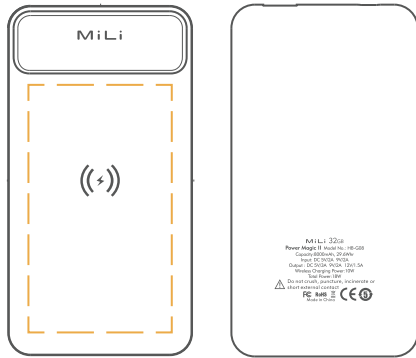

SMART POWER MAGIC II

Smart Power Magic II - the large capacity, fast charging 10W wireless powerbank designed to be no bigger than your smart phone device. This wireless charging powerbank also features a Type-C fast charging port, which will allow simultaneous charging of up to 3 devices. The Power Magic II has a large branding area on the front and back which will allow 1-4 spot colour and full colour.

Pantone Match Quantity

Match the brand colours with a pantone match quantity of 2,000.

Printing Area and Branding Options

Print Area Dimensions:
Front: 55 x 95mm
Back: 55 x 95mm

 Designated Branding Area
1-4 Spot Colour, Full Colour

Technical Specification

Input: 5V / 2A
Output: 5V / 3A
Wireless Output: 10W
Battery Capacity: 8000mAh
Charge Time: 3-4 Hours

Product Size and Weight

Length: 135mm
Width: 72mm
Height: 14mm
Product Weight: 182g

Carton Specification

Size: 40.4 x 23.4 x 26.5cm
Quantity: 20
Weight: 7.85kg

What's included with your product

Product manual

Charging cable Type-C cable
*Cable model may vary

Product packaging Standard MiLi Branded Box