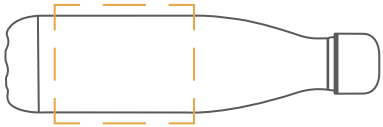

Printing Area and Branding Options

Print Options

Full Colour Half Wrap:
100 x 85mm