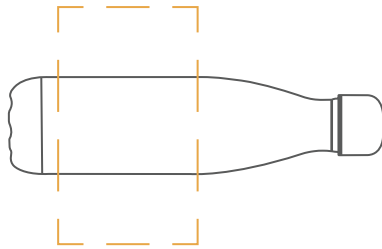

1-2 Spot Colour Wrap:
170 x 100mm