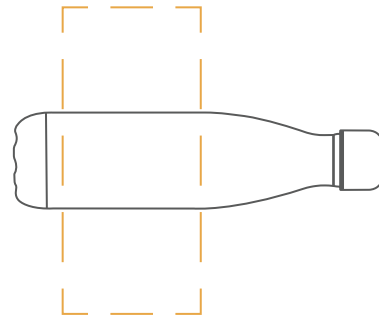

## Product Size and Weight

Length: 270mm  
Width: 67mm  
Height: 67mm  
Product Weight: 360g

## Printing Area and Branding Options

### Print Options

**Full Colour Half Wrap:**  
100 x 85mm

**1-2 Spot Colour Wrap:**  
170 x 100mm

**Full Colour Wrap:**  
222 x 100mm

**Full Colour All Over:**  
222 x 227mm (Far East)

### Engraved Options

**Small Engraving:**  
100 x 28mm

**Medium Engraving:**  
100 x 45mm

**Large Engraving:**  
100 x 80mm