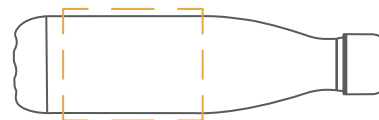

### Print Options

**Full Colour Half Wrap:**  
100 x 85mm

**1-2 Spot Colour Wrap:**  
170 x 100mm

**Full Colour Wrap:**  
222 x 100mm

**Full Colour All Over:**  
222 x 227mm (Far East)

### Engraved Options

**Small Engraving:**  
100 x 28mm

**Medium Engraving:**  
100 x 45mm

**Large Engraving:**  
100 x 80mm