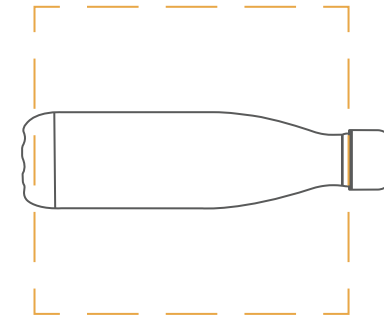

## Product Size and Weight

Length: 270mm  
Width: 67mm  
Height: 67mm  
Product Weight: 360g

## Printing Area and Branding Options

### Print Options

**Full Colour Half Wrap:**  
100 x 85mm

**1-2 Spot Colour Wrap:**  
170 x 100mm

**Full Colour Wrap:**  
222 x 100mm

**Full Colour All Over:**  
222 x 227mm (Far East)

### Engraved Options

**Small Engraving:**  
100 x 28mm

**Medium Engraving:**  
100 x 45mm

**Large Engraving:**  
100 x 80mm