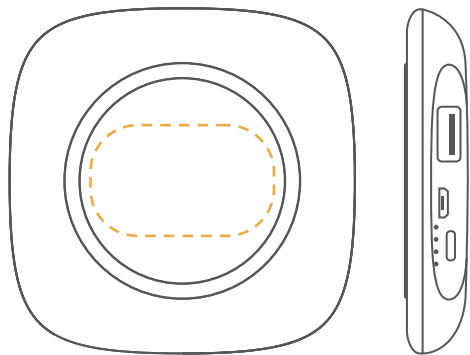

SMART POWER MAGIC PLUS

The Smart Power Magic Plus looks like a premium wireless charging pad, but it's portable! Simply charge up the Power Magic Plus and when it's fully charged, unplug it and use as a powerbank- with both wired and wireless charging. The body is made up of a smooth white plastic that is accompanied by soft rubber top and feet, securing your device in place wherever and whenever you power up.

Pantone Match Quantity

Match the brand colours with a pantone match quantity of 2,000.

Printing Area and Branding Options

Print Area Dimensions:
Front: 50 x 30mm

 Designated Branding Area
1-4 Spot Colour, Full Colour

Technical Specification

Input: 5V / 2A
Output: 5V / 2.4A
Wireless Output: 7.5W
Battery Capacity: 4700mAh
Charge Time: 3-4 Hours

Product Size and Weight

Length: 94mm
Width: 94mm
Height: 16mm
Product Weight: 130g