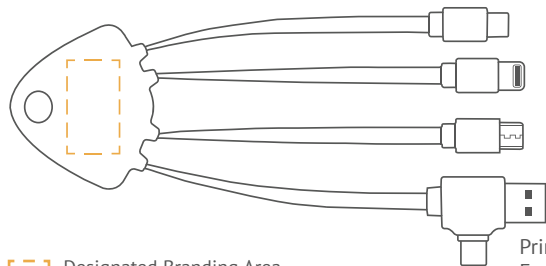

## Technical Specification

Compatibility: Micro-USB, Lightning, Type-C

## Product Size and Weight

Length: 131mm  
Width: 46mm  
Height: 10mm  
Product Weight: 14g

## Printing Area and Branding Options

Designated Branding Area  
1-2 Spot Colour, Full Colour

Print Area Dimensions:  
Front: 27 x 18mm  
Back: 27 x 18mm