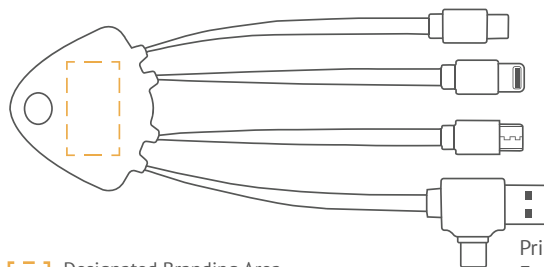

# JELLYFISH CHARGER

Identical to the original jellyfish, but now available in recycled and environmentally friendly wheat straw material! Wheat straw is the stalk left over after wheat grains are harvested. Traditionally, it has been treated as a waste. In some countries, farmers burn it, contributing to air pollution and creating a public health hazard. When mixed with other materials, it becomes an amazing plastic substitute and helps against the impacts of plastic waste.

No matter the device, the ECO Jellyfish charger will keep you connected! Featuring Type-C, Lightning and Micro-USB connectors, you will be able to charge a wide range of devices- simply plug into a certified charger or computer to start charging your devices. Each of the Jellyfish's cables are between 88 - 92mm and are able to twist and turn to your needs.

## Printing Area and Branding Options

Designated Branding Area  
1-2 Spot Colour, Full Colour

Print Area Dimensions:  
Front: 27 x 18mm  
Back: 27 x 18mm

## Product Size and Weight

Length: 131mm  
Width: 46mm  
Height: 10mm  
Product Weight: 14g