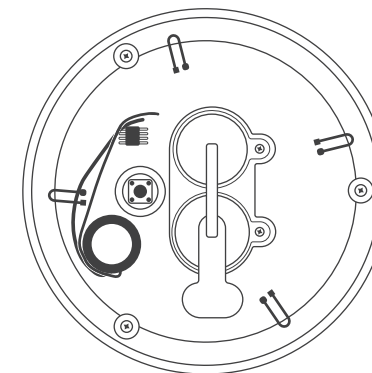

DRINK MORE. REMINDER COASTER

• 20 MINUTE REMINDER • LED LIGHTS & CHIME •

Keep on top of your hydration needs and improve your drinking habits with the Drink More Reminder Coaster! The Drink More coaster features LEDs and a chime to get your attention when its time to hydrate. Simply pop your drink on top to begin the 20 minute countdown!

Using a pressure sensitive switch, the reminder coaster will begin its 20 minute countdown once a cup has been placed on top. After the 20 minutes, the LED will flash 3 times, the chime will ring and the LED will stay on. If the pressure switch is still down after 15 seconds, another chime will ring and after a total of 30 seconds later, the LED will turn off.

Printing Area and Branding Options

Product Size and Weight

Length: 94mm
Width: 94mm
Height: 13mm
Weight: 48g

 Designated Branding Area
Full Colour Sticker

Print Area Dimensions:
Top: 72mm Diameter Sticker