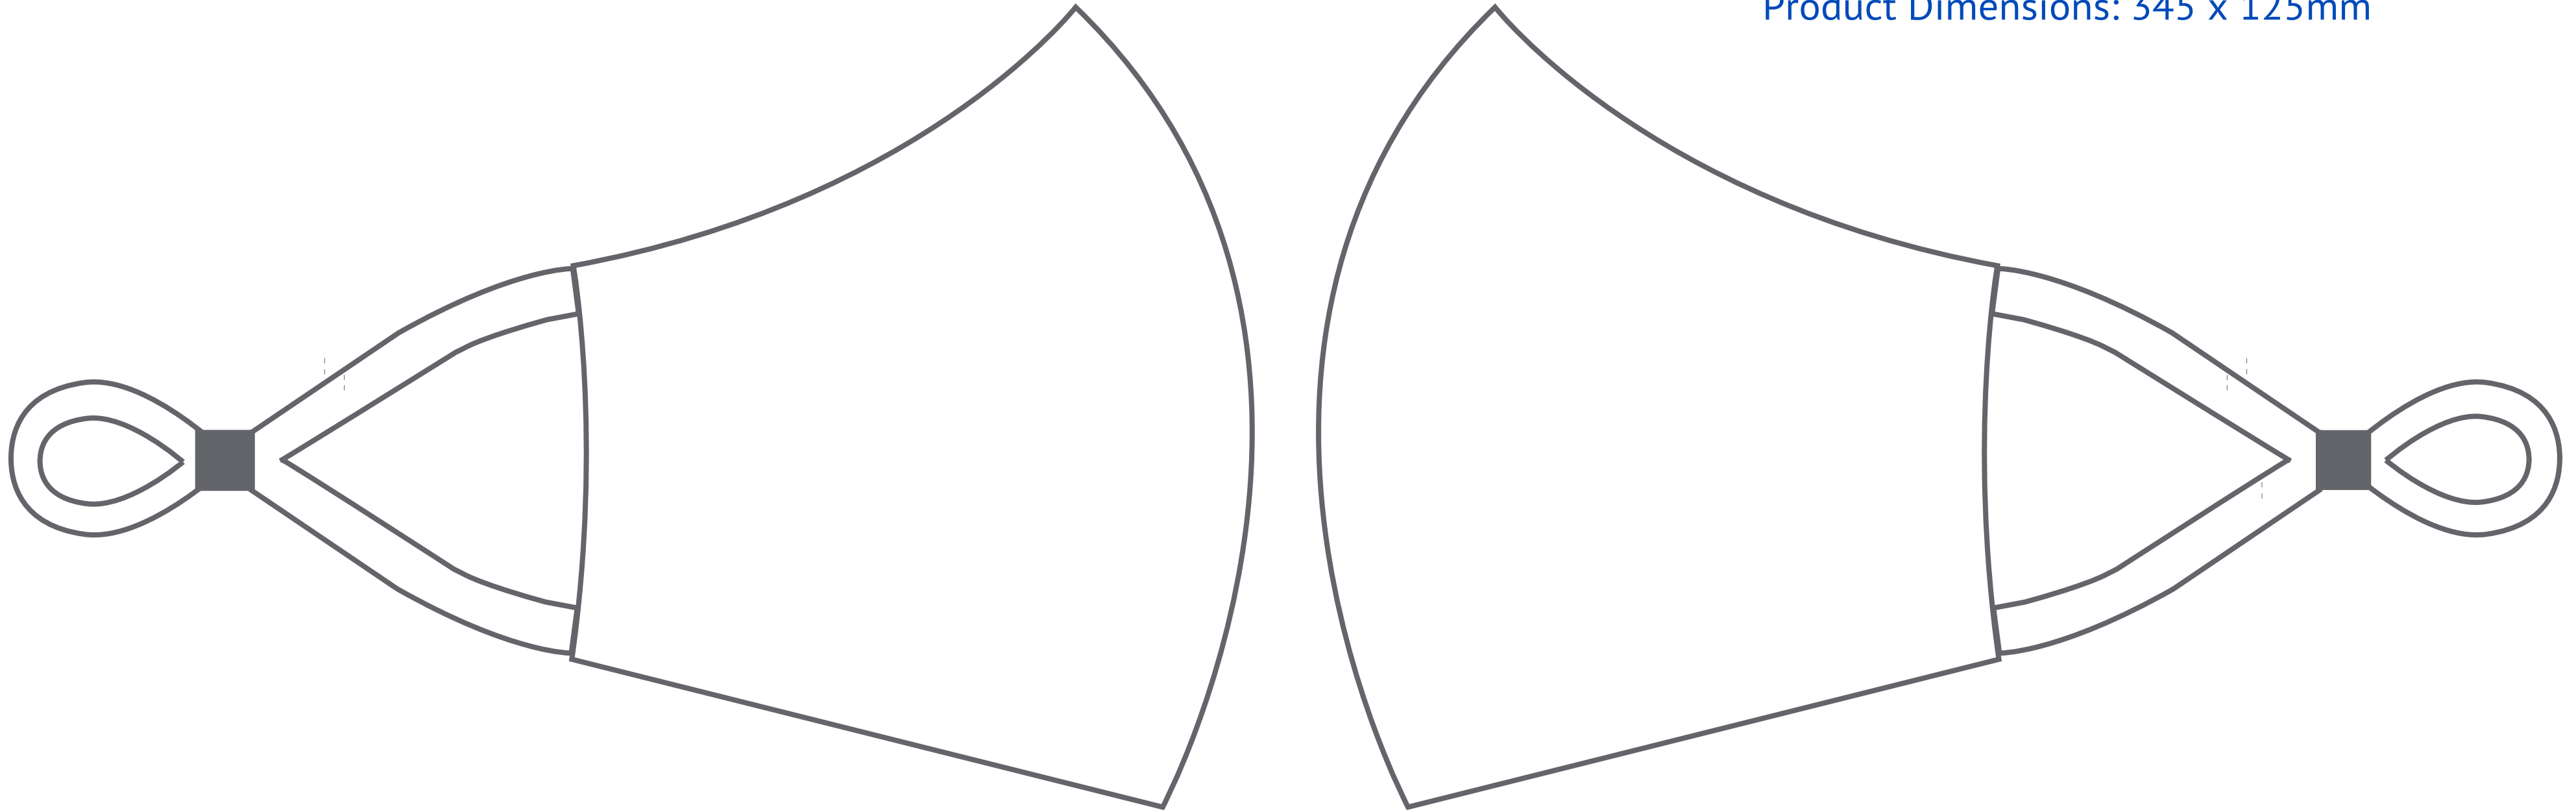

Reusable Face Mask (Double Layer)

Product Dimensions: 345 x 125mm

Product Colour:

Print Method: