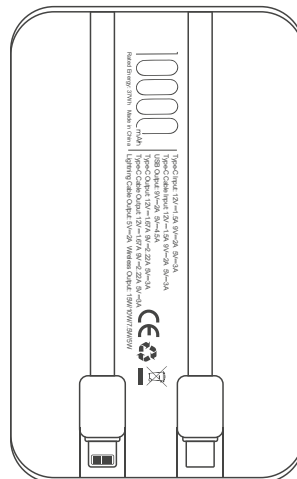

## Printing Area and Branding Options

### Product Size

112 x 69 x 22mm